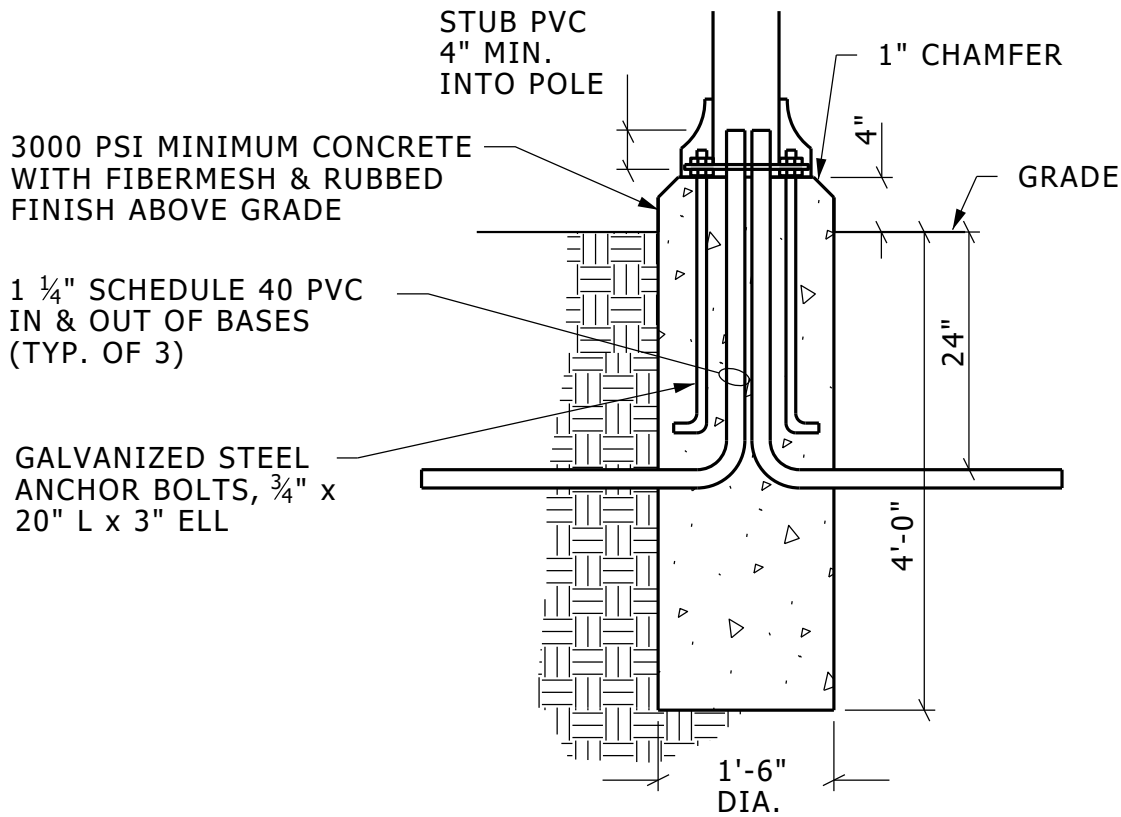

BASE PLAN VIEW

TYPICAL PEDESTRIAN LIGHT POLE BASE IN LAWN

NO SCALE

26560013.dgn